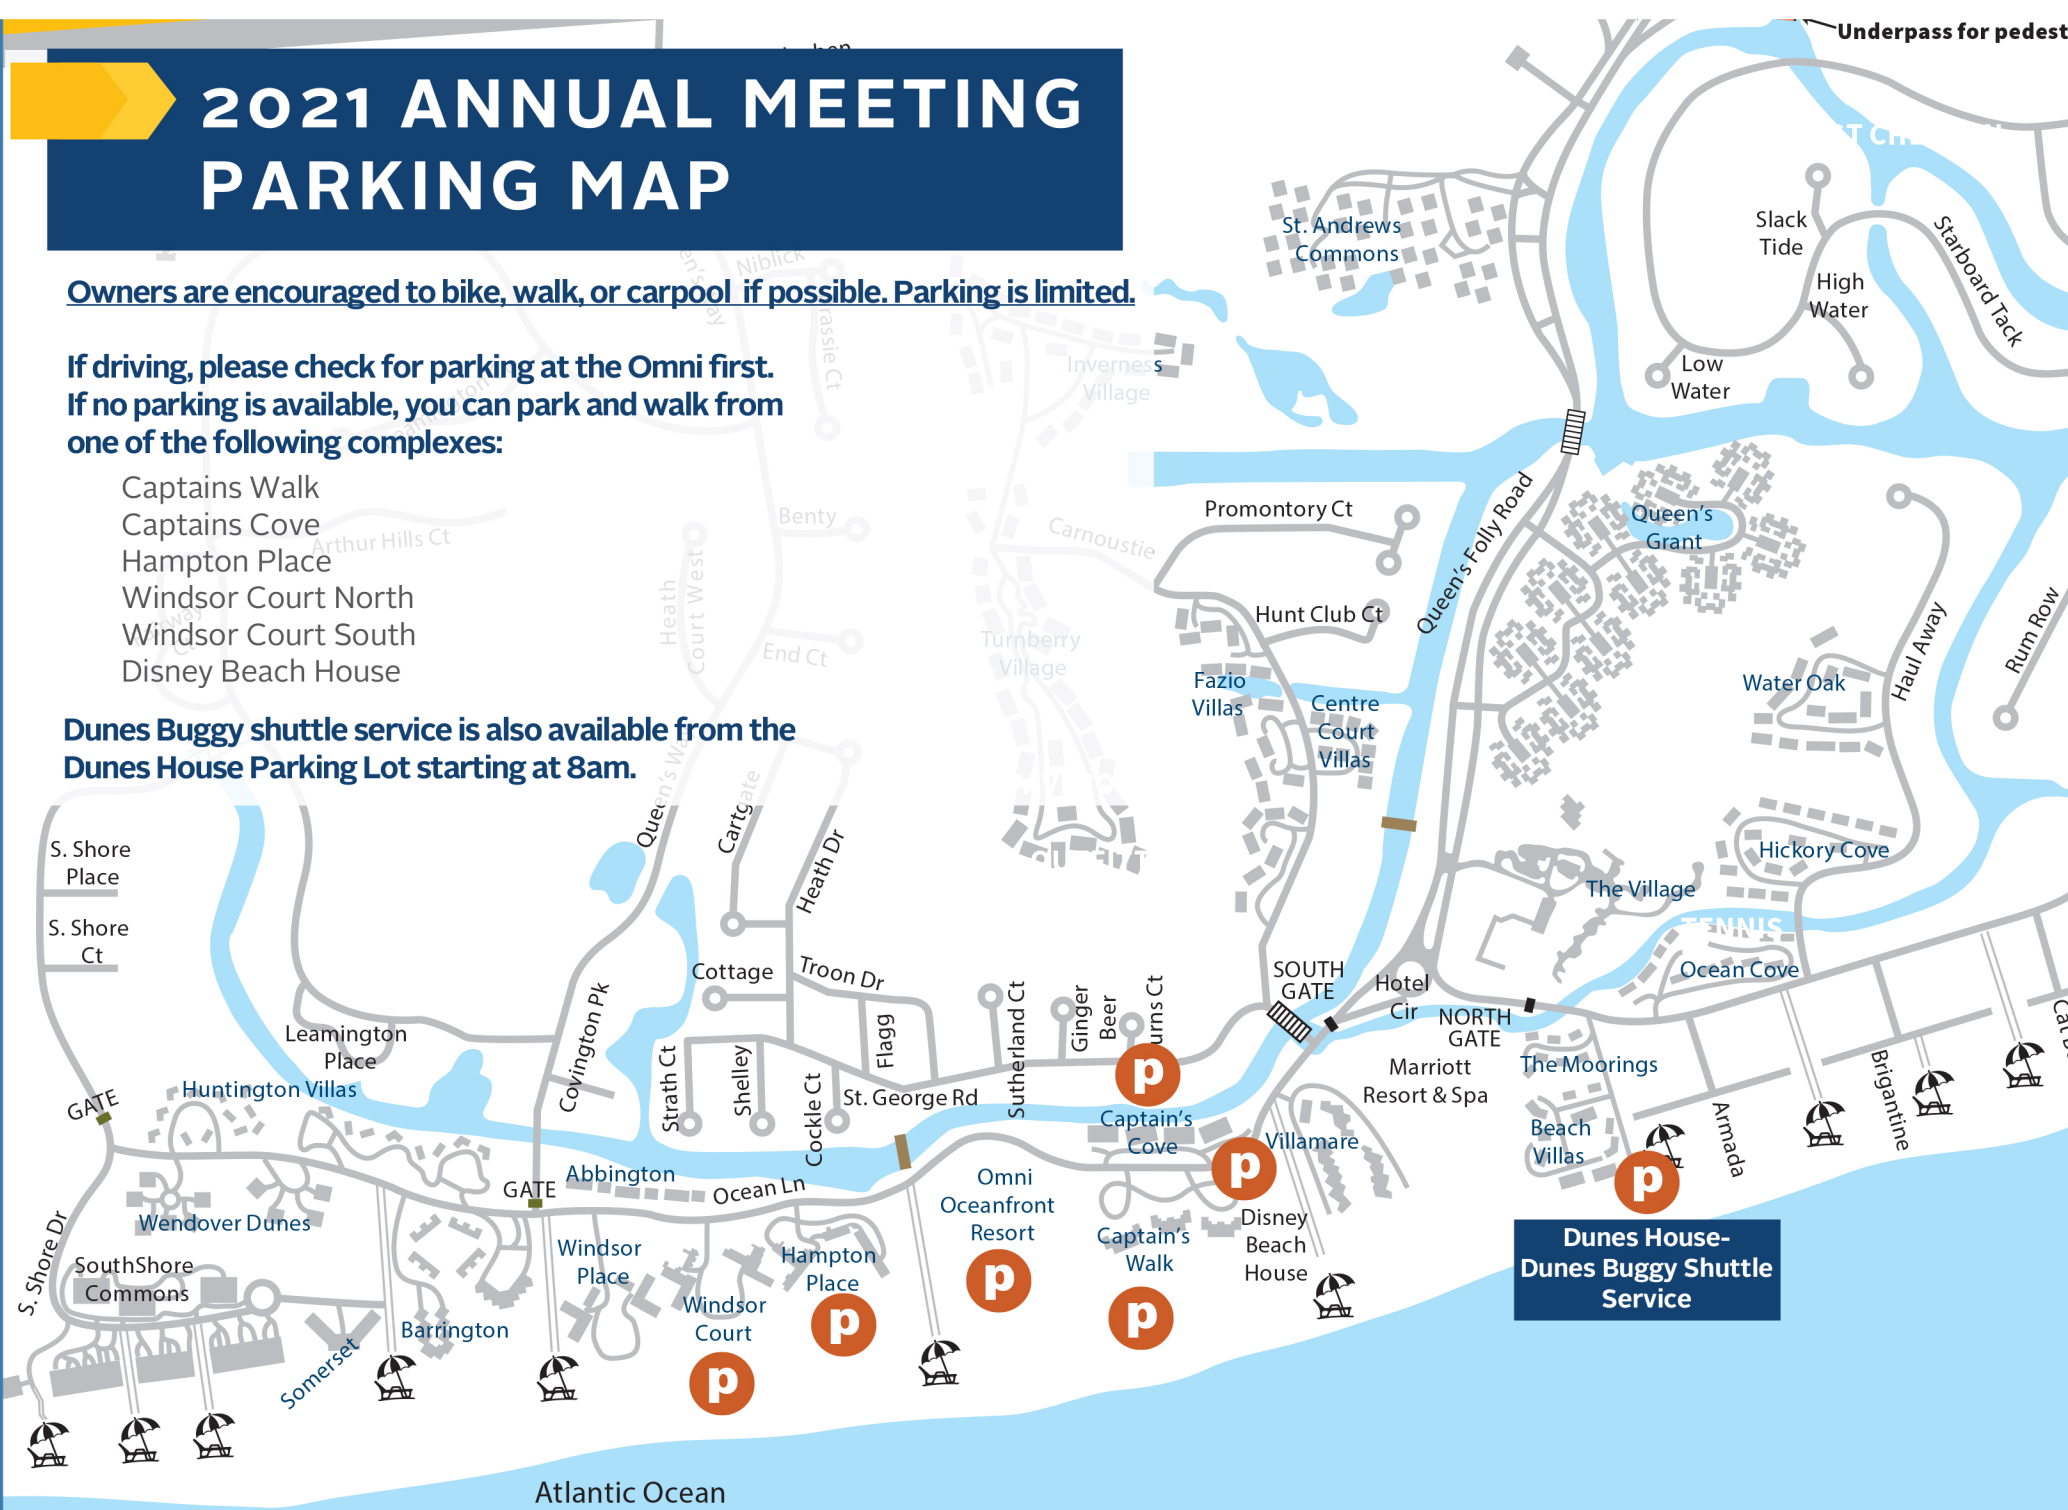

# 2021 ANNUAL MEETING PARKING MAP

Owners are encouraged to bike, walk, or carpool if possible. Parking is limited.

**If driving, please check for parking at the Omni first. If no parking is available, you can park and walk from one of the following complexes:**

- Captains Walk
- Captains Cove
- Hampton Place
- Windsor Court North
- Windsor Court South
- Disney Beach House

**Dunes Buggy shuttle service is also available from the Dunes House Parking Lot starting at 8am.**

**Dunes House -  
Dunes Buggy Shuttle  
Service**