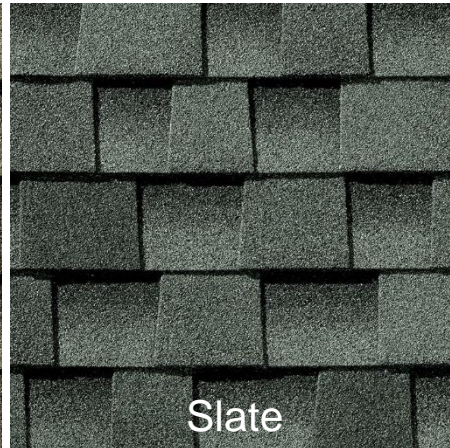

Nacre SW 6154

Pearly White SW 7009

Drift of Mist SW 9166

Snowbound SW 7004

Heron Plume SW 6070

Alluring White SW 6343

Dover White SW 6385

Restful White SW 7563

Crisp Linen SW 6378

Whitetail SW 7103

ROOF COLORS: METAL

Dark Bronze

Mansard Brown

Antique

Dark Gray

Slate Gray

Charcoal Gray

ROOF COLORS: SHINGLES

Weathered Wood

Slate

Shakewood

Pewter Gray

Driftwood

Barkwood