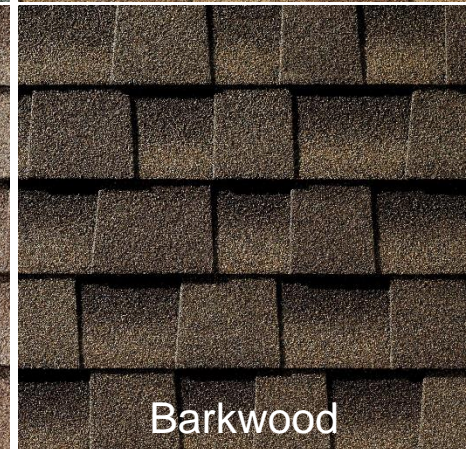

Crisp Linen SW 6378

Whitetail SW 7103

ROOF COLORS: METAL

Dark Bronze

Mansard Brown

Antique

Dark Gray

Slate Gray

Charcoal Gray

ROOF COLORS: SHINGLES

Weathered Wood

Slate

Shakewood

Pewter Gray

Driftwood

Barkwood