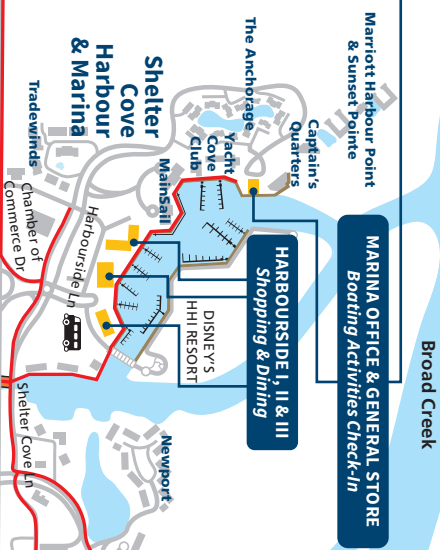

PALMETTO DUNES ACTIVITIES MAP • CALL 800-827-3006

ACTIVITIES AT SHELTER COVE HARBOUR & MARINA

- FISHING**
- Inshore Fishing Charters
 - Offshore Fishing Charters
 - Party Fishing
- CRUISES & TOURS**
- Dolphin Tours
 - Mermaid Tours **NEW!**
 - Nature & Dolphin Tours
 - Pirate Cruises
 - Sport Crabbing Cruises
 - Sunset/Fireworks Cruises

- WATER SPORTS & ACTIVITIES**
- 2 Person Cat Boat
 - Kayak Tours & Rentals
 - Sport Crabbing Dock
 - Waterskiing
 - Wakeports
 - Bike Rentals
 - Pontoon Boat Rentals
 - Stand Up Paddleboards
- SHOPPING & DINING**
- Casual Waterfront Dining
 - Apparel Boutiques
 - Galleries & Souvenir Shops

- PALMETTO DUNES BUGGY**
- Free shuttle bus service inside Palmetto Dunes & Shelter Cove Harbour & Marina.
 - 8:00 a.m. - 9:00 p.m. daily.
 - Runs generally from April - September.
 - On-call service takes you to any location within Palmetto Dunes or Shelter Cove.
- Call 843-689-4222 for a FREE RIDE!

PALMETTO DUNES™
 OCEANFRONT RESORT
 HILTON HEAD ISLAND
 www.PalmettoDunes.com

HILTON HEAD ISLAND BIKE TRAILS MAP

MAP LEGEND

- Public Beach Access
- Hilton Head Hospital
- Hilton Head Airport
- Traffic Light
- Bike Trails